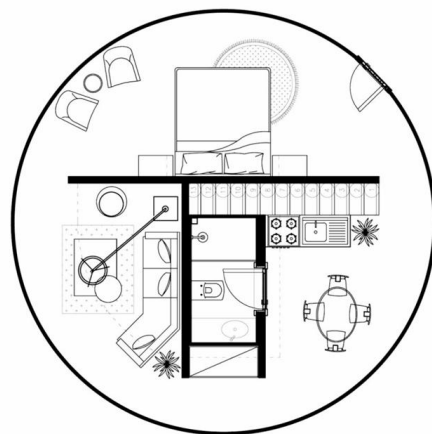

D5.5m Pro Dome

Basic Datas:

Size: $\phi 5.5\text{m} * \text{H}3.5\text{m}$; Area: 23.5 m^2

Standard Configurations:

Aluminum Alloy Frame Structure

PC Main Dome (Double-layer)

Entrance Porch and Door

Curtain System (Top Electrical Curtain)

Standard Configurations:

Aluminum Alloy Frame Structure

PC Main Dome (Double-layer)

Entrance Porch and Door

Curtain System (Top Electrical Curtain)

Side and base ambient LED Lighting

Window and Exhaust Fan

Power Connection Box

Optional Configurations:

Customized Home Decoration

D8.0m Pro Dome

Basic Datas:

Size: $\varnothing 8.0\text{m} * H5.2\text{m}$; Area: 50 m^2

Standard Configurations:

Aluminum Alloy Frame Structure

PC Main Dome (Double-layer)

Capsule 3674 Pro Dome

Basic Datas:

Size: L7.4m × W3.6m × H2.7m; Area: 25 m²

Standard Configurations:

Aluminum Alloy Frame Structure

PC Main Dome (Double-layer)

Entrance Porch and Door

Curtain System (Top Electrical Curtain)