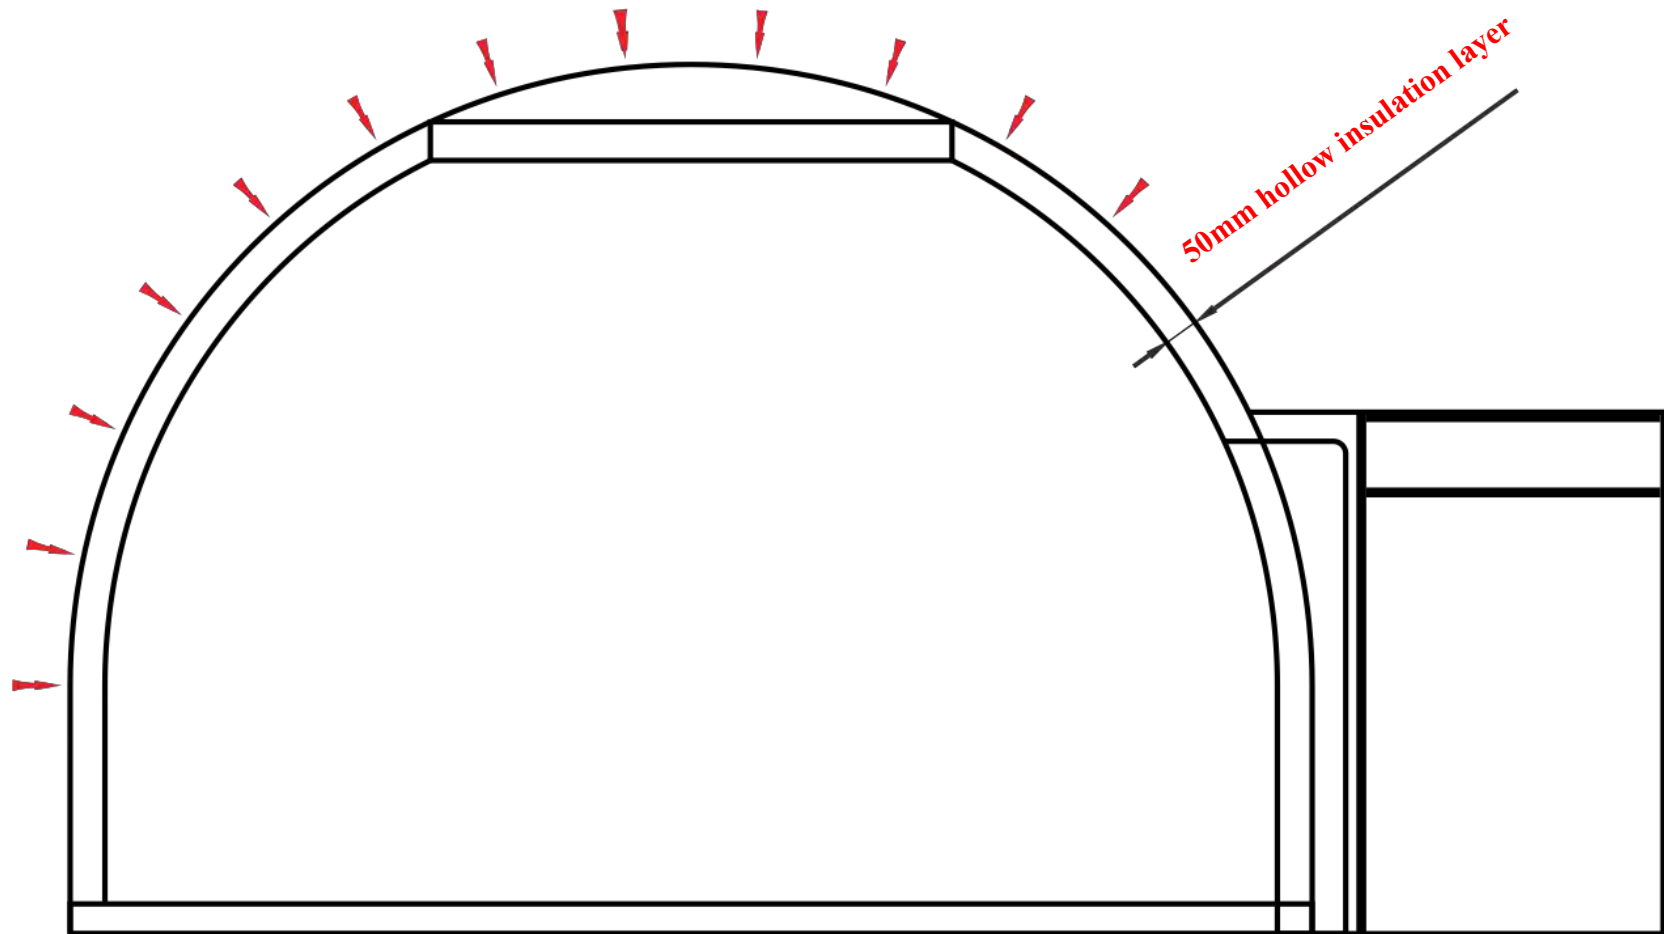

Design Concept: To improve the staying experience and solve the problem of cold resistance and warmth/sunshade and heat insulation of the polycarbonate dome, we developed this Starry Camp Pro Series Polycarbonate Dome with an all-aluminum frame structure and double-layer hollow insulation.