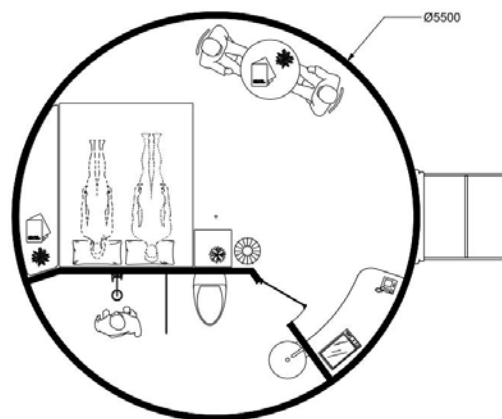

D5.5m Pro Dome

Basic Datas:

Size: $\phi 5.5\text{m} * \text{H}3.5\text{m}$; Area: 23.5 m^2

Standard Configurations:

Aluminum Alloy Frame Structure

PC Main Dome (Double-layer)

Entrance Porch and Door

Curtain System (Top Electrical Curtain)

Side and base ambient LED Lighting

Window and Exhaust Fan

Power Connection Box

Optional Configurations:

Customized Home Decoration

D6.2m Pro Dome

Basic Datas:

Size: \varnothing 6.2m * H3.68m; Area: 28 m²

Optional Configurations:

Customized Home Decoration

D8.0m Pro Dome

Basic Datas:

Size: $\varnothing 8.0\text{m} * H5.2\text{m}$; Area: 50 m^2

Standard Configurations:

Aluminum Alloy Frame Structure

PC Main Dome (Double-layer)

Capsule 3674 Pro Dome

Basic Datas:

Size: L7.4m × W3.6m × H2.7m; Area: 25 m²

Standard Configurations:

Aluminum Alloy Frame Structure

PC Main Dome (Double-layer)

Entrance Porch and Door

Curtain System (Top Electrical Curtain)